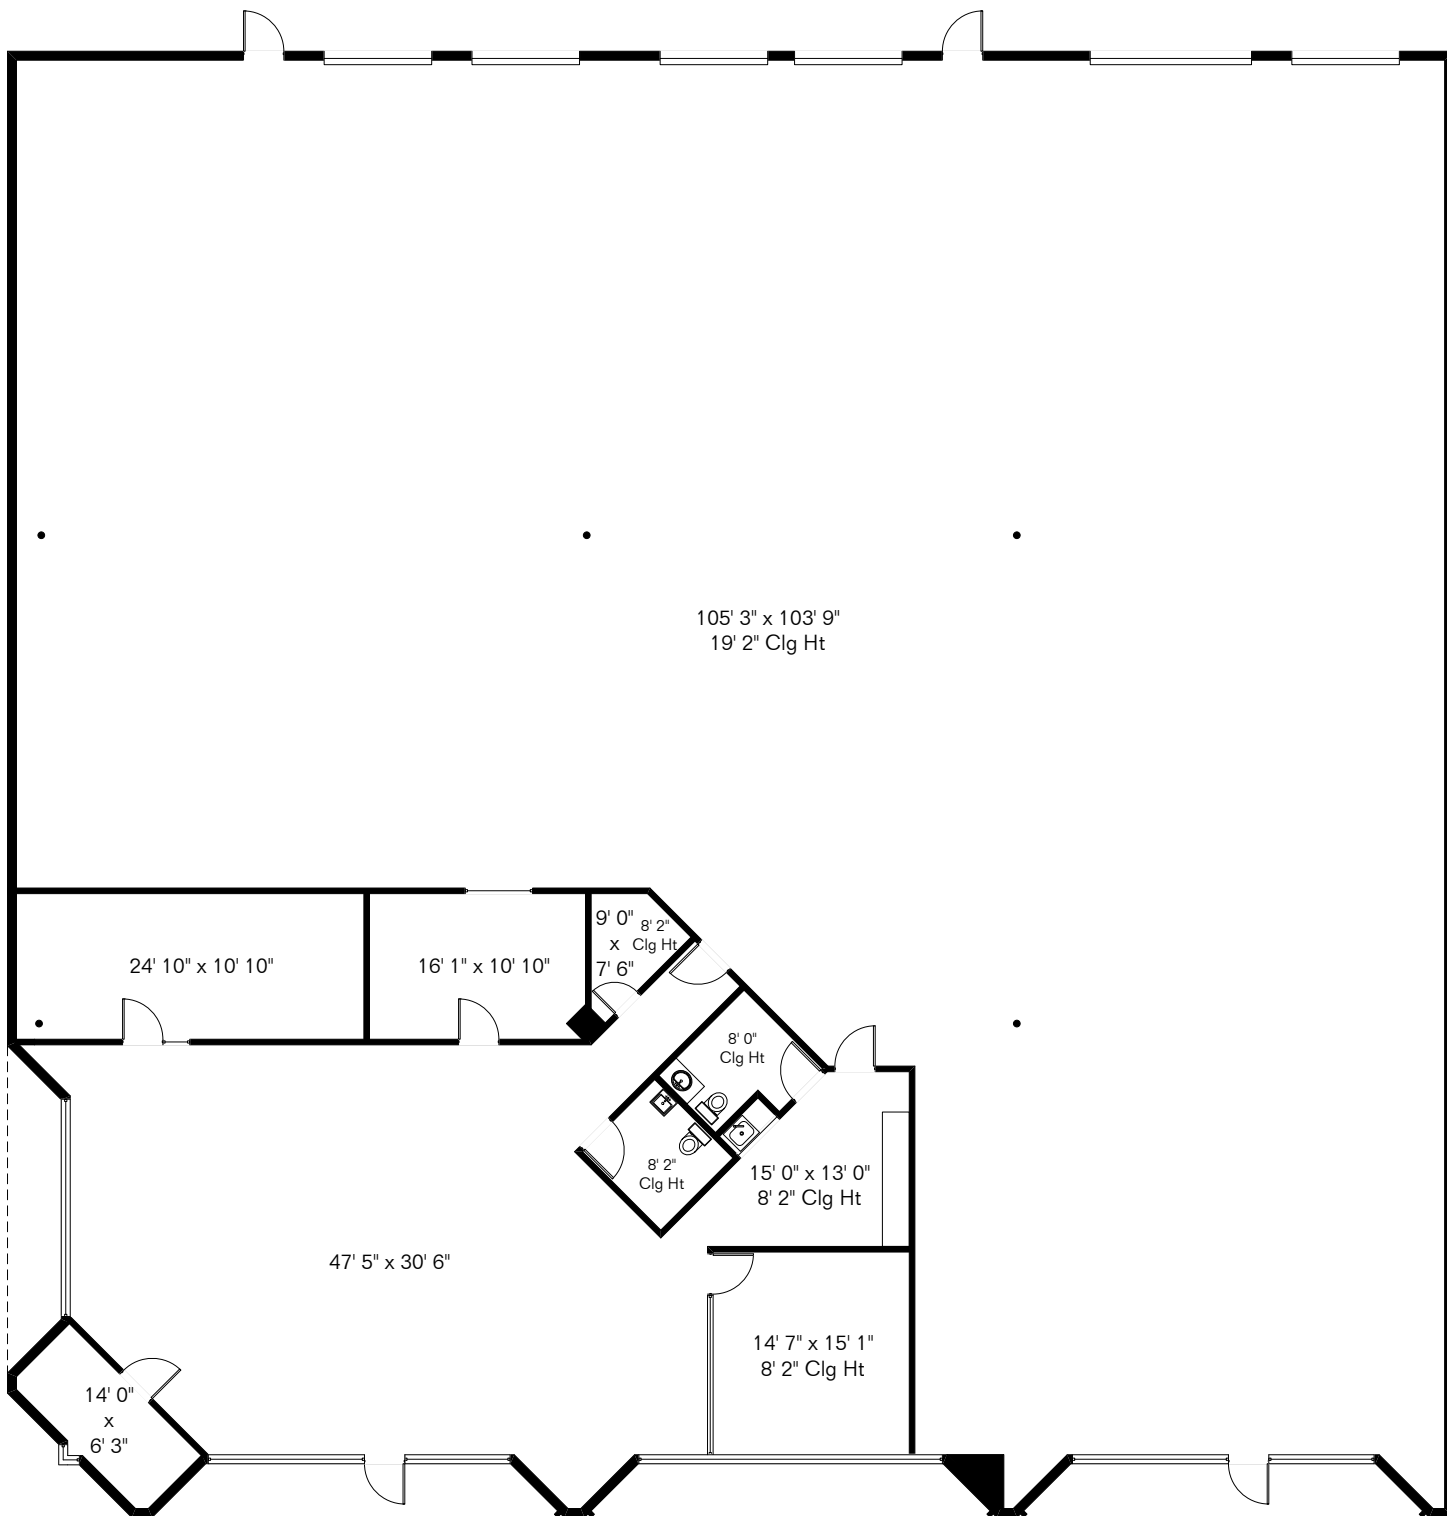

The square footages and room size information are deemed to be reliable but are not guaranteed and should be independently verified. This drawing is for marketing purposes only.

*All ceiling heights are 9' 2" unless noted otherwise

4651 S Butterfield Dr Ste 101

Site Visit February 2021

0 ft. 6 ft. 10 ft. 20 ft.

Gross 11,260 Sq Ft

Copyright 2021 Floor Plans First! LLC
All Rights Reserved.

Floor Plans First!
See the Floor Plan First™

FloorPlansFirst.com™
(520) 881-1500